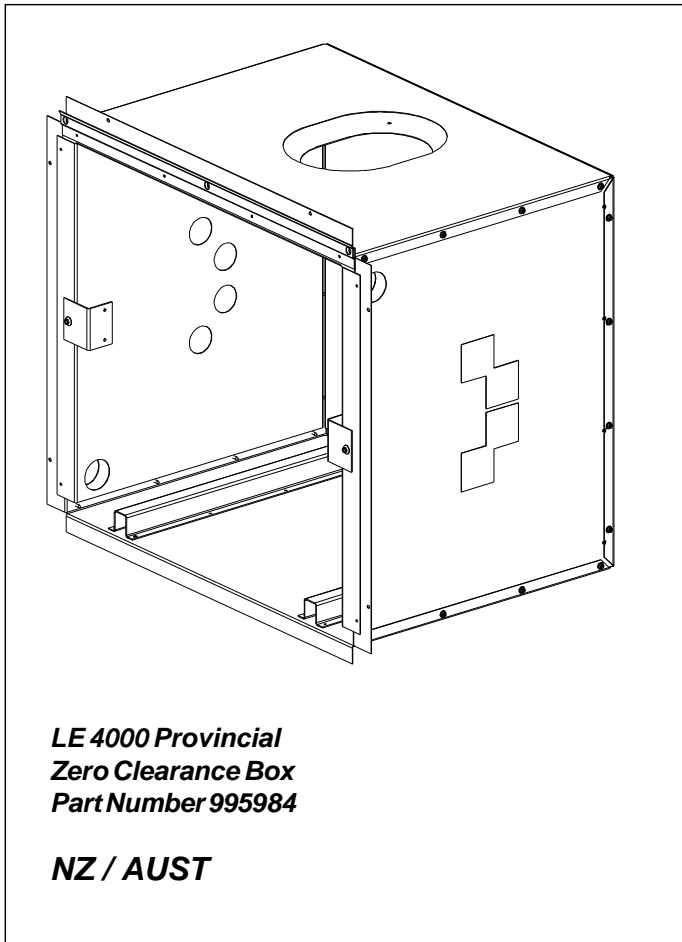

**LE 4000 Provincial
Zero Clearance Box
Part Number 995984**

NZ / AUST

NZ ONLY