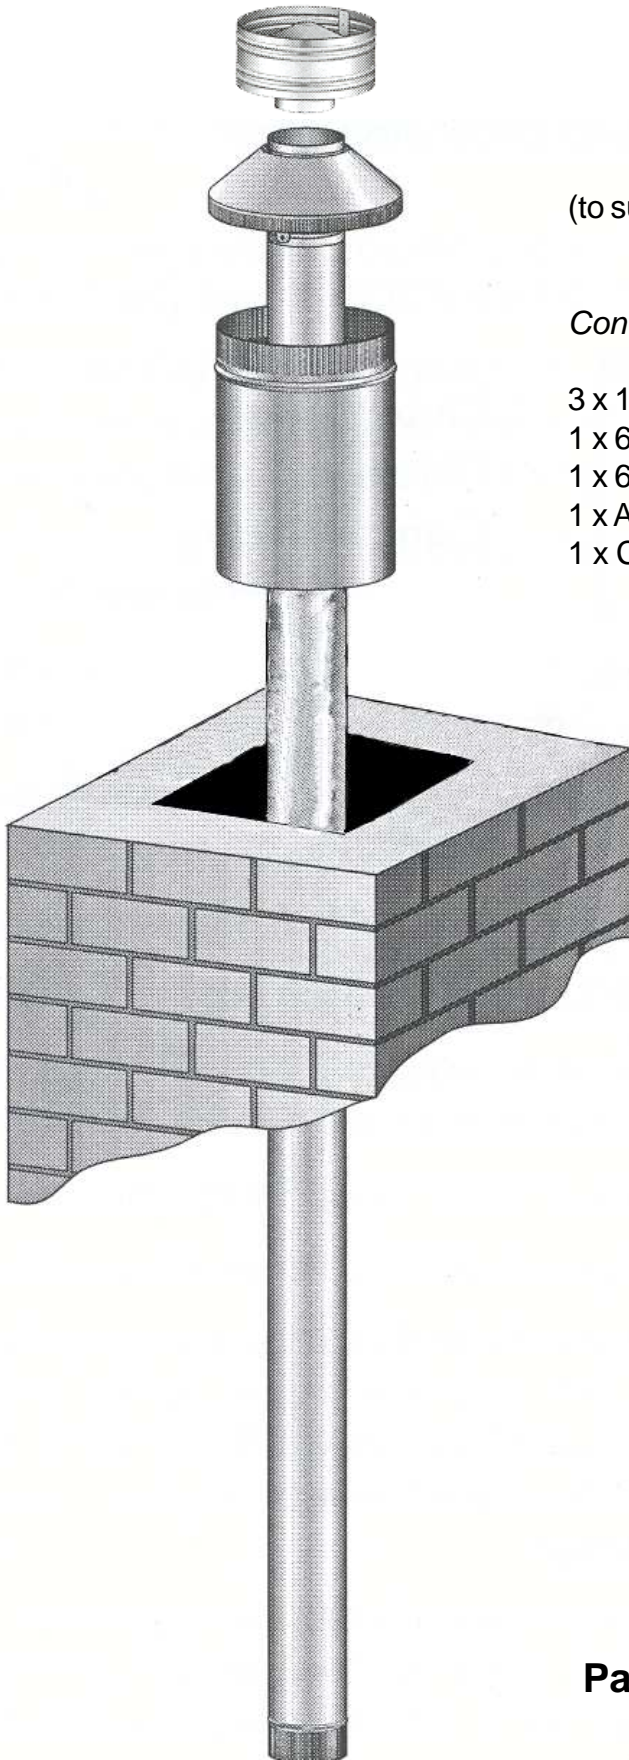

Flue Kit - 150mm dia

NZ ONLY

(to suit: LE 3000 Provincial, **LE 4000**, **LE 5000 Provincial**,
LE 7000 Provincial S3, Grande Provincial)

Contains:

- 3 x 1200mm lengths of Stainless Steel Flue
- 1 x 600mm length of Stainless Steel Flue
- 1 x 600mm length of Galvanised Outer Shield, 250mm Dia.
- 1 x Anti Down Draught Cowl
- 1 x Casing Cover

Part No: 551460