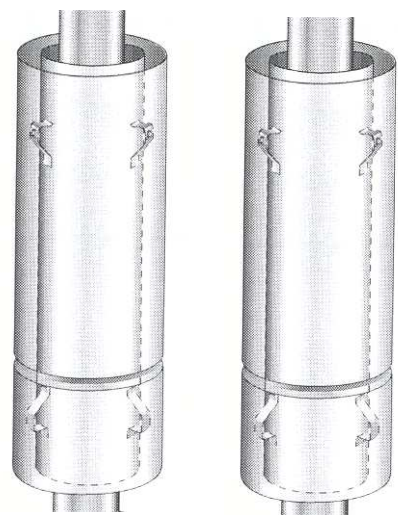

NZ / AUST

NZ ONLY

150mm Zero Clearance Ceiling Kit

Part No. 551458

- 1 x 150mm Std Comb Cowl
- 1 x 250/200mm Combination Galvanised Outer Heat Shield x 1200
- 1 x 250mm Galvanised Outer Heat Shield x 600
- 1 x 150mm Stainless Steel Flue x 1200
- 1 x 150mm Stainless Steel Flue x 600

150mm Zero Clearance Extension Kit

Part No. 551459

- 2 x 250/200mm Combination Galvanised Outer Heat Shield x 1200
- 2 x 150mm Stainless Steel Flue x 1200

**PLEASE NOTE BOTH FLUE KIT PARTS NUMBERS
551458 AND 551459 MUST BE ORDERED TO MAKE
UP A 4.2 METRE STANDARD COMPLETE KIT**

Flue Kit - 150mm dia

NZ ONLY

(to suit: LE 3000 Provincial, **LE 4000**, **LE 5000 Provincial**,
LE 7000 Provincial S3, Grande Provincial)

Contains:

- 3 x 1200mm lengths of Stainless Steel Flue
- 1 x 600mm length of Stainless Steel Flue
- 1 x 600mm length of Galvanised Outer Shield, 250mm Dia.
- 1 x Anti Down Draught Cowl
- 1 x Casing Cover