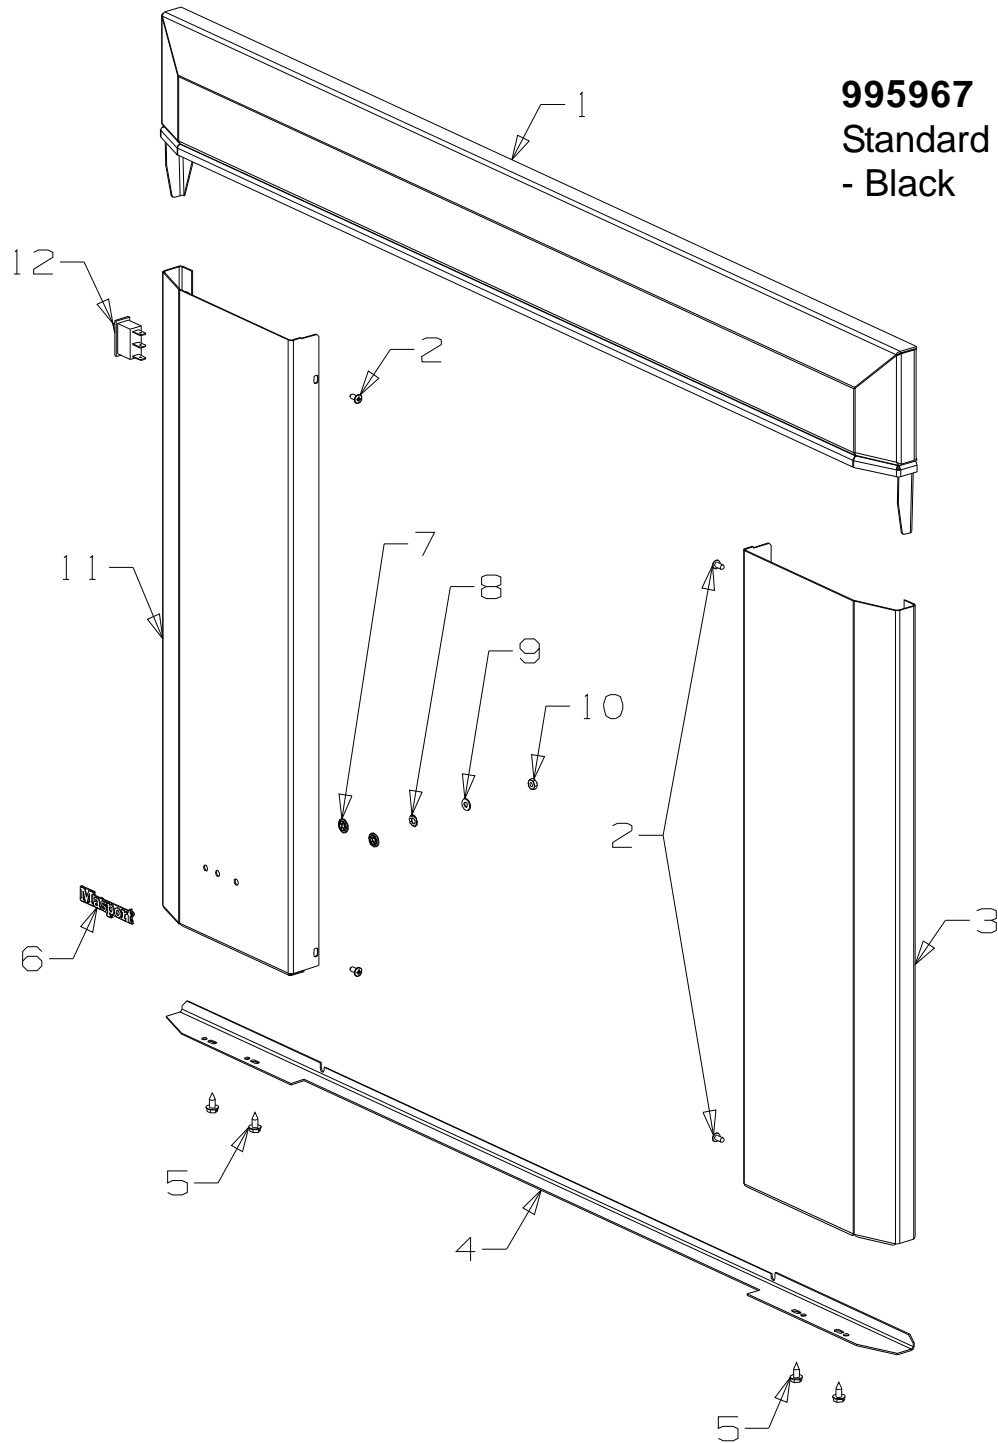

When ordering PLEASE QUOTE PART NUMBER & Description, NOT Illustration No.
Determine right or left hand side from standing in viewing position

**995984
Zero Clearance
Kit**

Item	Part No	Description	Qty	Item	Part No	Description	Qty
1	503704	Screw; S/T 8 x .5	48	8	993137	Panel-Side	2
2	993249	Panel-Top	1	9	995196	Bracket-Restraint	2
3	993248	Panel-Top, Shield	1	10	503388	Nut-Spire	2
4	993143	Channel	1	11	503459	Screw, S/T 12 x 25	6
5	993139	Panel-Rear	1	12	503429	Rivet-Pop 3.2 Dia x 4.8	30
6	993138	Panel-Rear, Sheild	1	13	593141	Base	1
7	593136	Panel-Side, Sheild	2				

When ordering PLEASE QUOTE PART NUMBER & Description, NOT Illustration No.
Determine right or left hand side from standing in viewing position

995967
Standard Fascia
- Black

Item	Part No	Description	Qty	Item	Part No	Description	Qty
1	990181	Fascia-Top - Black	1	9	503593	Washer, Flat 4 x 9 x 1	1
2	586737	Screw, S/T 8 x 10	6	10	503622	Nut, M4	1
3	790400	Fascia-Side RH - Black	1	11	990135	Fascia-Side LH - Black	1
4	990172	Stiffener-Fascia	1	12	503674	Switch-Fan ON/OFF/ON	1
5	503259	Screw, S/T 10 x .4	6				
6	584581	Badge - Gold	1				
7	503381	Clip-Starlock 4 Dia	2				
8	503371	Washer-Disc, Fan 5 ID x 10 OD	1				

995969
Zero Clearance
Fascia - Black

Item	Part No	Description	Qty	Item	Part No	Description	Qty
1	790243	Fascia-Top - Black	1	8	503593	Washer, Flat 4 x 9 x 1	1
2	790400	Fascia-Side RH - Black	1	9	503622	Nut, M4	1
3	503259	Screw, S/T 10 x .4	6	10	993135	Fascia-Side LH - Black	1
4	993146	Rail-Vented, ZC FSC	1	11	503674	Switch-Fan ON/OFF/ON	1
5	584581	Badge - Gold	1				
6	503381	Clip-Starlock 4 Dia	2				
7	503371	Washer-Disc, Fan 5 ID x 10 OD	1				