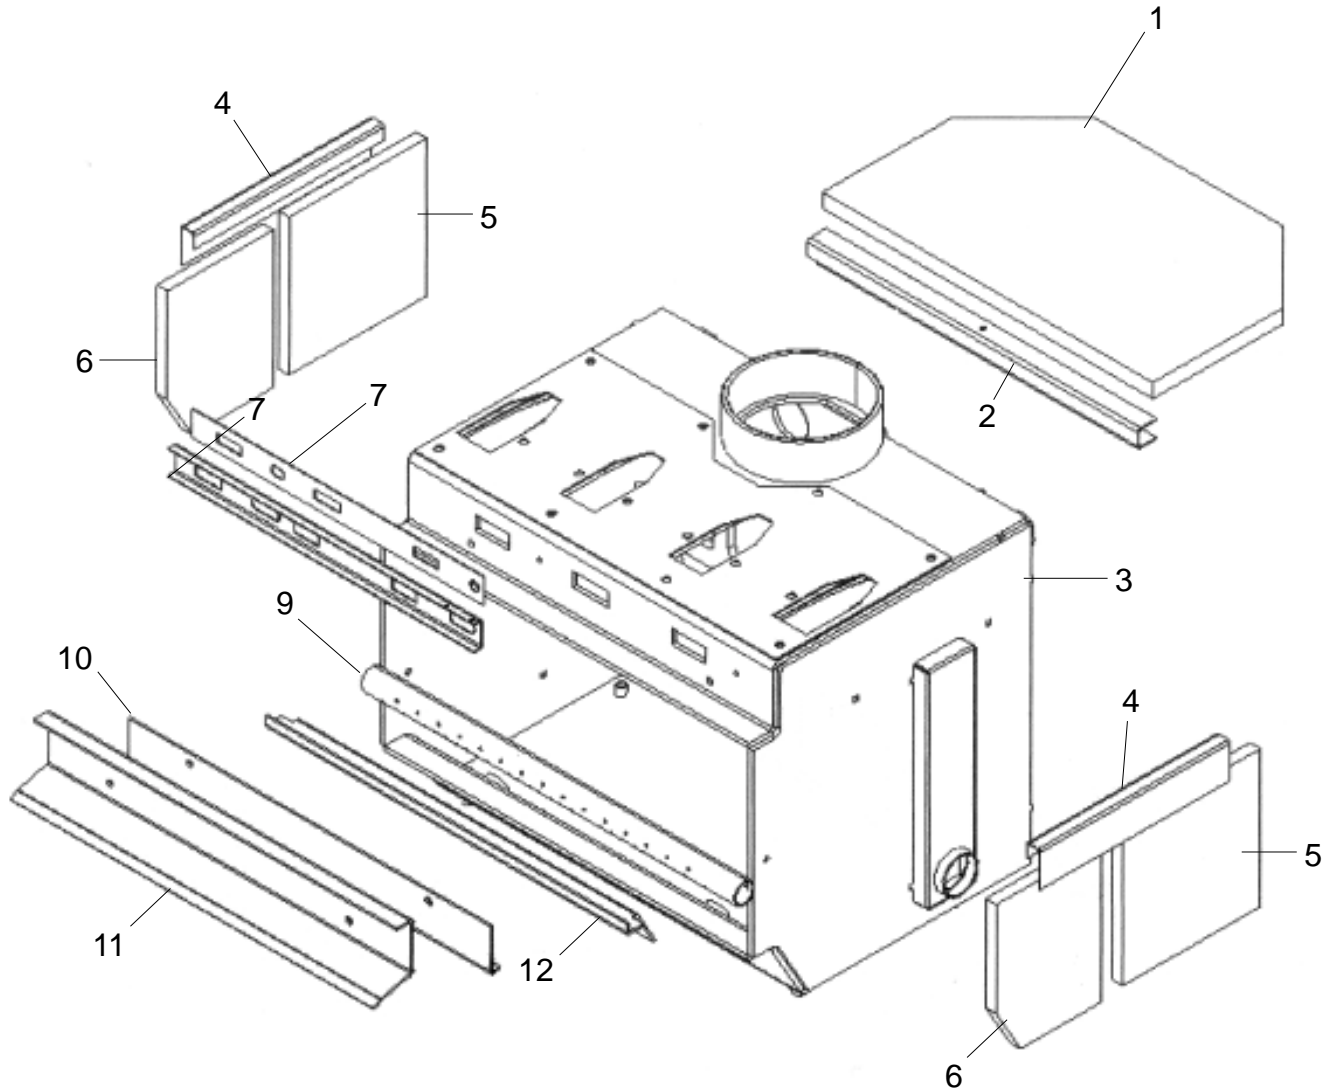

Item No	Part No	Description	Qty	Item No	Part No	Description	Qty
1	593247	Board-Firebox, Top	1	7	993231	Plate-Matering, Back	1
2	993256	Channel-Reinforcer, Top Board SS	1	8	993205	Slide-Inlet, Air 15 x 36	1
3	993210	Firebox Assy - Steel	1	9	993239	Tube-Air, Secondary 49 x 3.5	1
4	987812	Channel-Retainer, Brick SS	2	10	993241	Divider-Firebox	1
5	594583	Board-Fireback, Back 15mm	2	11	993238	Deflector-Air, Primary	1
6	594637	Board-Fireback, Side 15mm	2	12	993237	Plate-Base, Air	1

When ordering PLEASE QUOTE PART NUMBER & Description, NOT Illustration No.
Determine right or left hand side from standing in viewing position