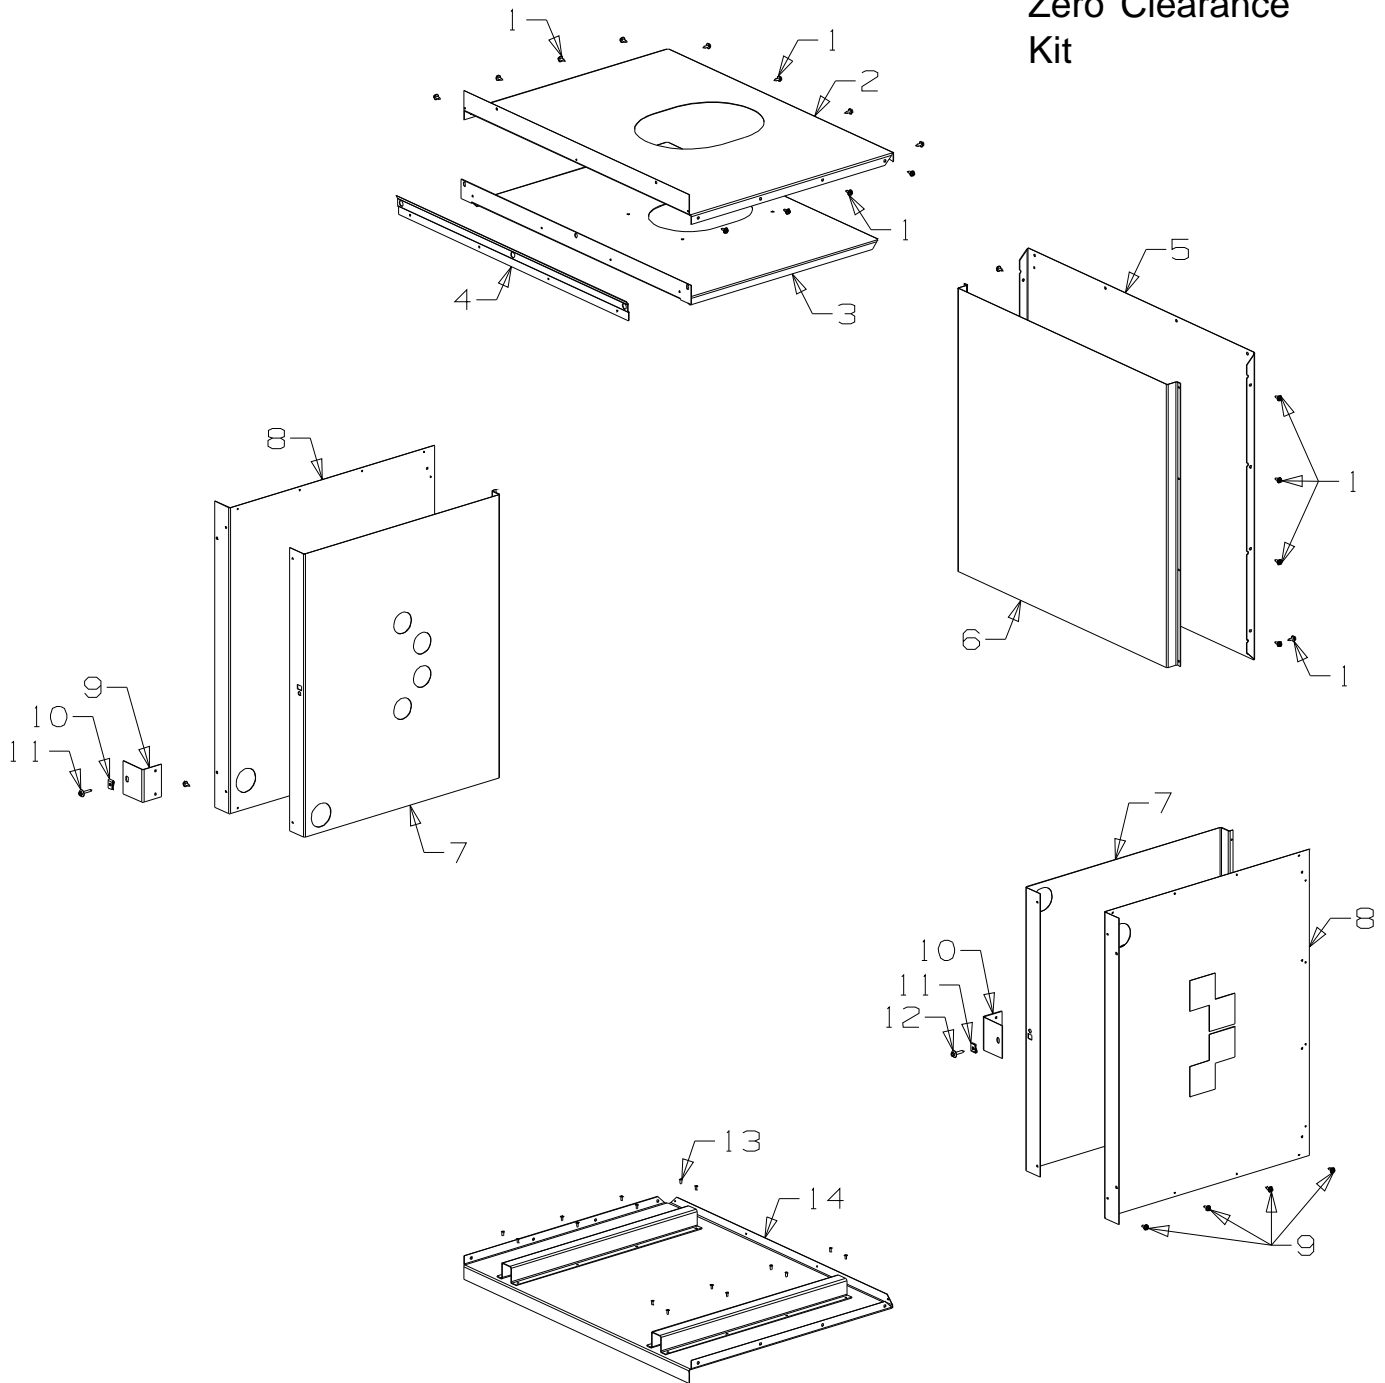

When ordering PLEASE QUOTE PART NUMBER & Description, NOT Illustration No.
Determine right or left hand side from standing in viewing position

Item No	Part No	Description	Qty	Item No	Part No	Description	Qty
1	593247	Board-Firebox, Top	1	7	993231	Plate-Matering, Back	1
2	993256	Channel-Reinforcer, Top Board SS	1	8	993205	Slide-Inlet, Air 15 x 36	1
3	993210	Firebox Assy - Steel	1	9	993239	Tube-Air, Secondary 49 x 3.5	1
4	987812	Channel-Retainer, Brick SS	2	10	993241	Divider-Firebox	1
5	594583	Board-Fireback, Back 15mm	2	11	993238	Deflector-Air, Primary	1
6	594637	Board-Fireback, Side 15mm	2	12	993237	Plate-Base, Air	1

When ordering PLEASE QUOTE PART NUMBER & Description, NOT Illustration No.
Determine right or left hand side from standing in viewing position

**995984
Zero Clearance
Kit**

Item	Part No	Description	Qty	Item	Part No	Description	Qty
1	503704	Screw; S/T 8 x .5	48	8	993137	Panel-Side	2
2	993249	Panel-Top	1	9	995196	Bracket-Restraint	2
3	993248	Panel-Top, Shield	1	10	503388	Nut-Spire	2
4	993143	Channel	1	11	503459	Screw, S/T 12 x 25	6
5	993139	Panel-Rear	1	12	503429	Rivet-Pop 3.2 Dia x 4.8	30
6	993138	Panel-Rear, Sheild	1	13	593141	Base	1
7	593136	Panel-Side, Sheild	2				

When ordering PLEASE QUOTE PART NUMBER & Description, NOT Illustration No.
Determine right or left hand side from standing in viewing position

995967
Standard Fascia
- Black

Item	Part No	Description	Qty	Item	Part No	Description	Qty
1	990181	Fascia-Top - Black	1	9	503593	Washer, Flat 4 x 9 x 1	1
2	586737	Screw, S/T 8 x 10	6	10	503622	Nut, M4	1
3	790400	Fascia-Side RH - Black	1	11	990135	Fascia-Side LH - Black	1
4	990172	Stiffener-Fascia	1	12	503674	Switch-Fan ON/OFF/ON	1
5	503259	Screw, S/T 10 x .4	6				
6	584581	Badge - Gold	1				
7	503381	Clip-Starlock 4 Dia	2				
8	503371	Washer-Disc, Fan 5 ID x 10 OD	1				