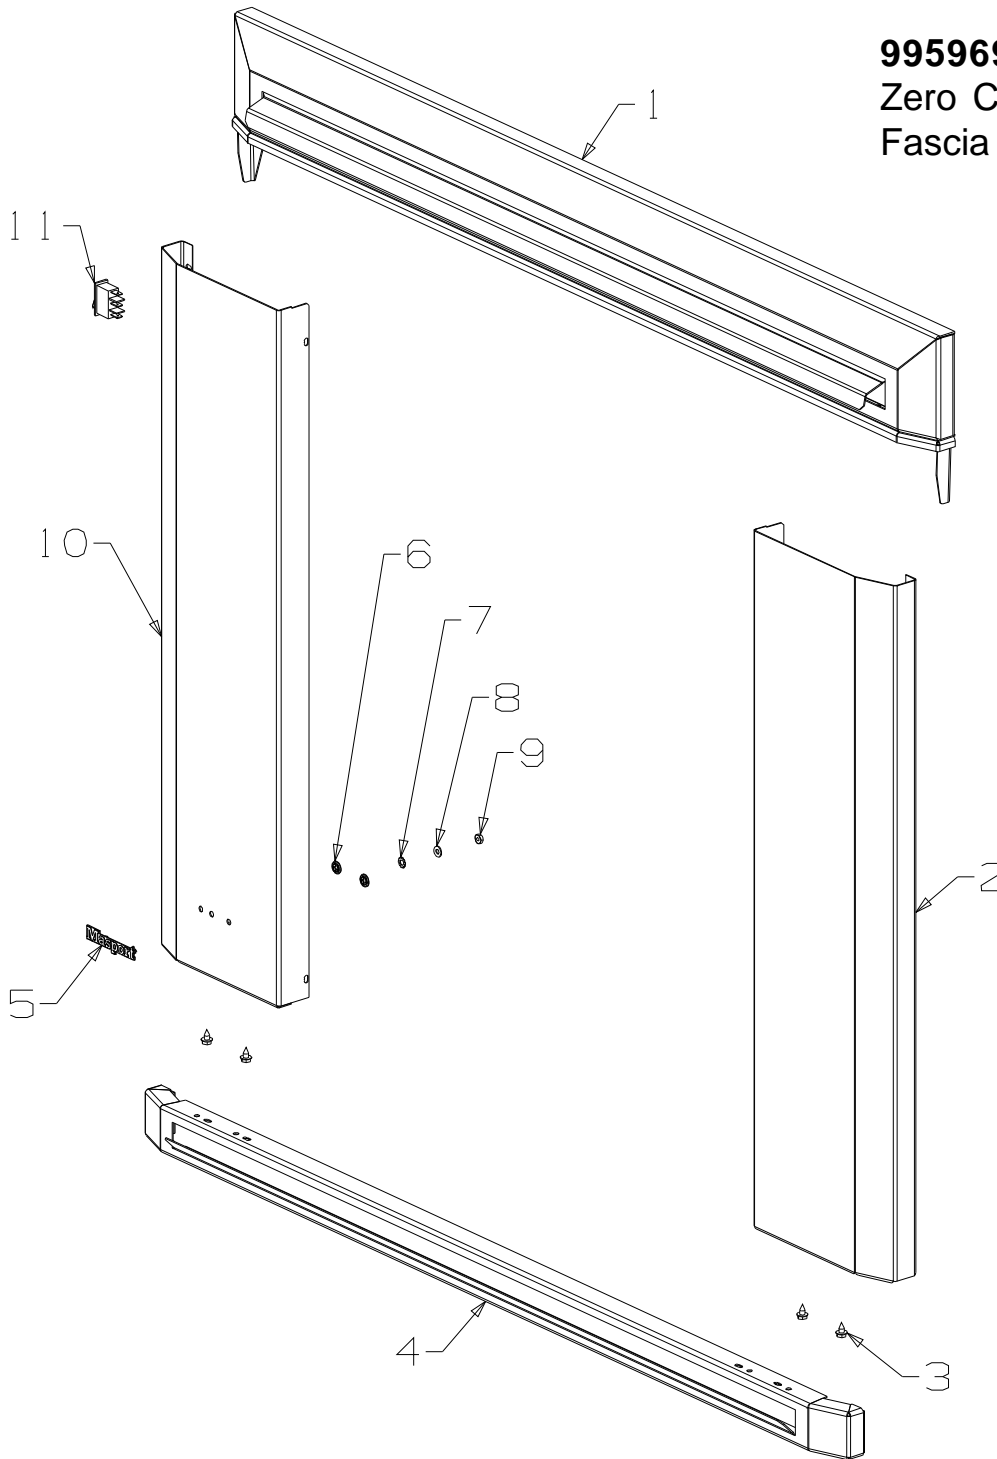

When ordering PLEASE QUOTE PART NUMBER & Description, NOT Illustration No.
Determine right or left hand side from standing in viewing position

**995984
Zero Clearance
Kit**

Item	Part No	Description	Qty	Item	Part No	Description	Qty
1	503704	Screw; S/T 8 x .5	48	8	993137	Panel-Side	2
2	993249	Panel-Top	1	9	995196	Bracket-Restraint	2
3	993248	Panel-Top, Shield	1	10	503388	Nut-Spire	2
4	993143	Channel	1	11	503459	Screw, S/T 12 x 25	6
5	993139	Panel-Rear	1	12	503429	Rivet-Pop 3.2 Dia x 4.8	30
6	993138	Panel-Rear, Sheild	1	13	593141	Base	1
7	593136	Panel-Side, Sheild	2				

When ordering PLEASE QUOTE PART NUMBER & Description, NOT Illustration No.
Determine right or left hand side from standing in viewing position

995967
Standard Fascia
- Black

Item	Part No	Description	Qty	Item	Part No	Description	Qty
1	990181	Fascia-Top - Black	1	9	503593	Washer, Flat 4 x 9 x 1	1
2	586737	Screw, S/T 8 x 10	6	10	503622	Nut, M4	1
3	790400	Fascia-Side RH - Black	1	11	990135	Fascia-Side LH - Black	1
4	990172	Stiffener-Fascia	1	12	503674	Switch-Fan ON/OFF/ON	1
5	503259	Screw, S/T 10 x .4	6				
6	584581	Badge - Gold	1				
7	503381	Clip-Starlock 4 Dia	2				
8	503371	Washer-Disc, Fan 5 ID x 10 OD	1				

995969
Zero Clearance
Fascia - Black

Item	Part No	Description	Qty	Item	Part No	Description	Qty
1	790243	Fascia-Top - Black	1	8	503593	Washer, Flat 4 x 9 x 1	1
2	790400	Fascia-Side RH - Black	1	9	503622	Nut, M4	1
3	503259	Screw, S/T 10 x .4	6	10	993135	Fascia-Side LH - Black	1
4	993146	Rail-Vented, ZC FSC	1	11	503674	Switch-Fan ON/OFF/ON	1
5	584581	Badge - Gold	1				
6	503381	Clip-Starlock 4 Dia	2				
7	503371	Washer-Disc, Fan 5 ID x 10 OD	1				