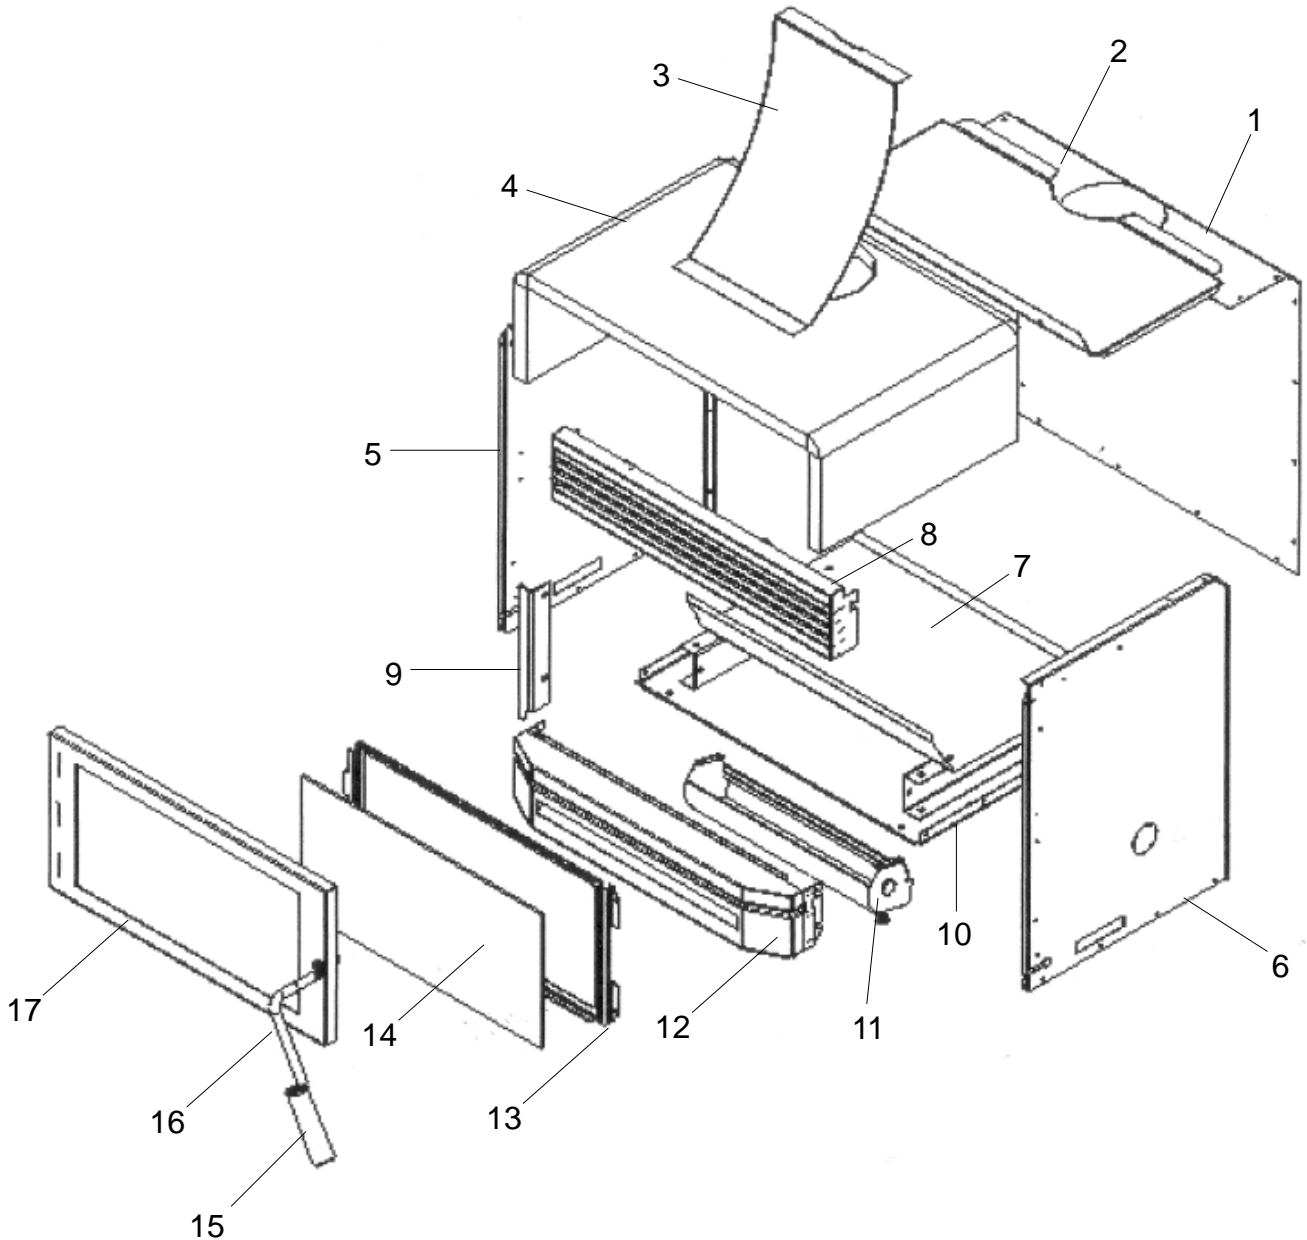

Masport®

LE 4000
PROVINCIAL

Item No	Part No	Description	Qty	Item No	Part No	Description	Qty
1	993195	Case-Outer, Rear	1	9	993225	Hinge Assy	1
2	993196	Case-Outer Top	1	10	993129	Base Assembly	1
3	993250	Flue Shield	1	11	795652	Fan Assembly	1
4	593251	Insulation-Outer Case Rockwool	1	12	993244	Fan Box Assy - Black	1
5	993194	Case-Outer, Side LH	1	13	993220	Retainer-Glass	1
6	993193	Case-Outer, Side RH	1	14	593234	Glass W/Fire 5 X 503 X 243	1
7	993232	Heatshield-Bottom	1	15	595655	Handle-Door Wood	1
8	993243	Grill-Assy - Black	1	16	595641	Rod-Handle	1
				17	993242	Frame-Door Assy - Black	1

When ordering PLEASE QUOTE PART NUMBER & Description, NOT Illustration No.
Determine right or left hand side from standing in viewing position