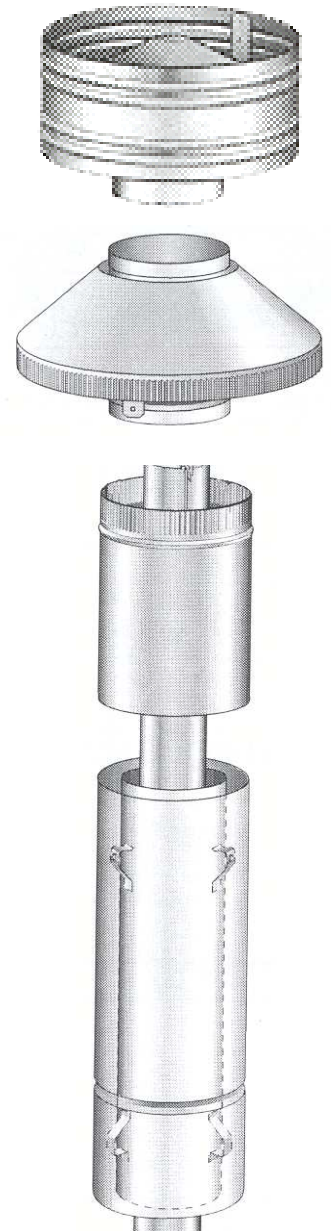

NZ / AUST

NZ ONLY

150mm Zero Clearance Ceiling Kit

Part No. 551458

- 1 x 150mm Std Comb Cowl
- 1 x 250/200mm Combination Galvanised Outer Heat Shield x 1200
- 1 x 250mm Galvanised Outer Heat Shield x 600
- 1 x 150mm Stainless Steel Flue x 1200
- 1 x 150mm Stainless Steel Flue x 600

150mm Zero Clearance Extension Kit

Part No. 551459

- 2 x 250/200mm Combination Galvanised Outer Heat Shield x 1200
- 2 x 150mm Stainless Steel Flue x 1200

**PLEASE NOTE BOTH FLUE KIT PARTS NUMBERS
551458 AND 551459 MUST BE ORDERED TO MAKE
UP A 4.2 METRE STANDARD COMPLETE KIT**